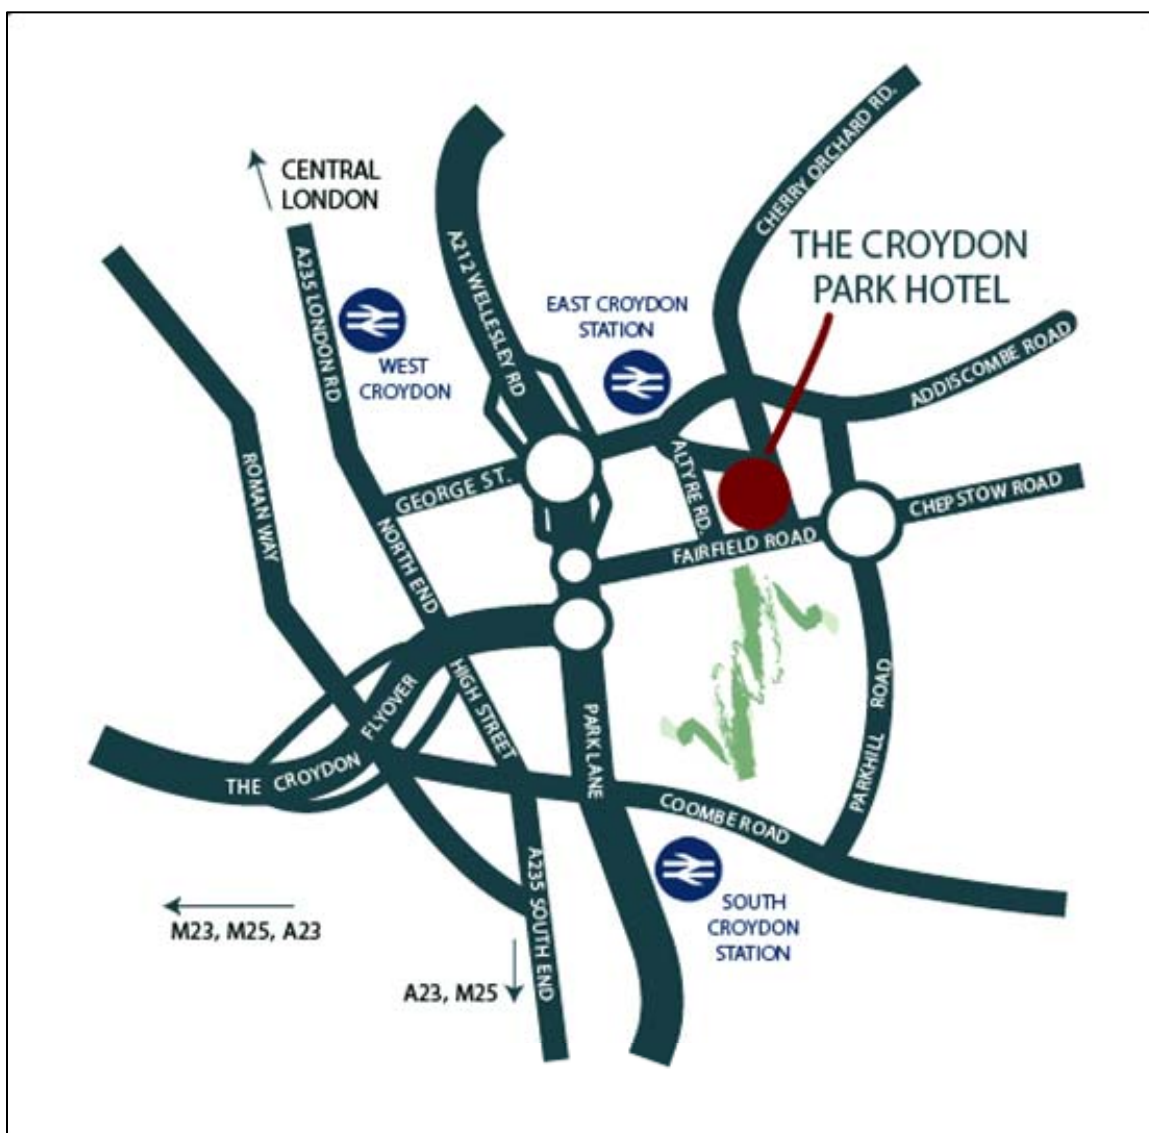

- * **By Train:** The Hotel Croydon Park is easy to reach by train, from all major junctions. East Croydon Station is only 200 yards from the Hotel.
- * **By Tram:** Excellent links between Wimbledon, New Addington, Beckenham Junction and the Centre of Croydon.
- * **By Road:** Croydon is easily accessible from the A23 leading from Central London to Gatwick, Crawley and the South Coast. From the M25 take junction 7 and head for the centre of Croydon.